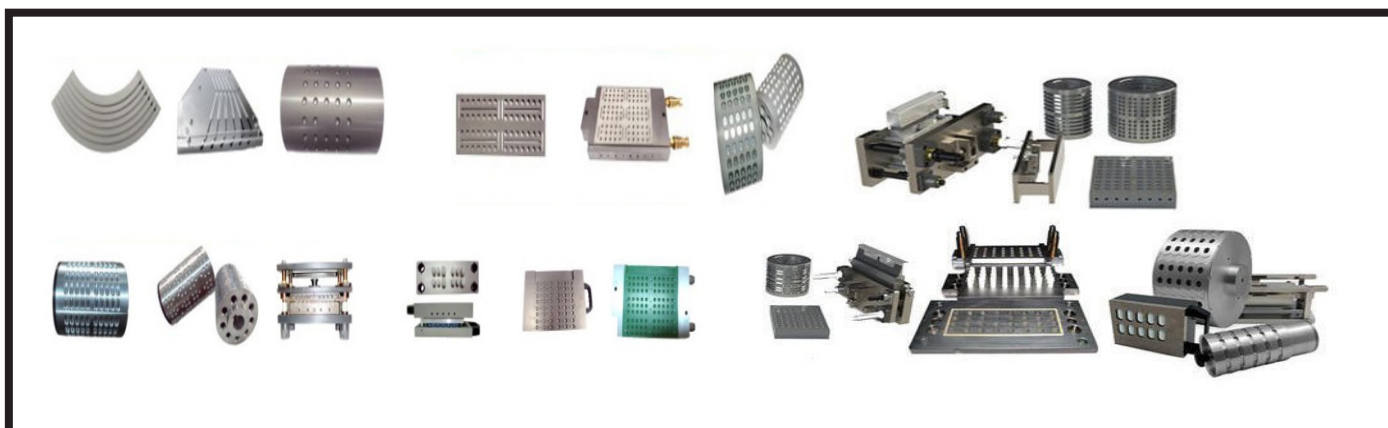

Multi Mill Sieves

Vibro Sifter Sieves

S.S. FBD Sieves

CAPSULE MACHINE SPARE & CHANGE PARTS

BLISTER, SRTIP MACHINE SPARE & CHANGE PARTS

SAMARIKA

Factory:

Plot No.194/3, Chhatral - Isand Road B/h.Denish Chem Lab, Village- Chhatral ,
Tal.Kalol Dist. Ghandhinagar -382729