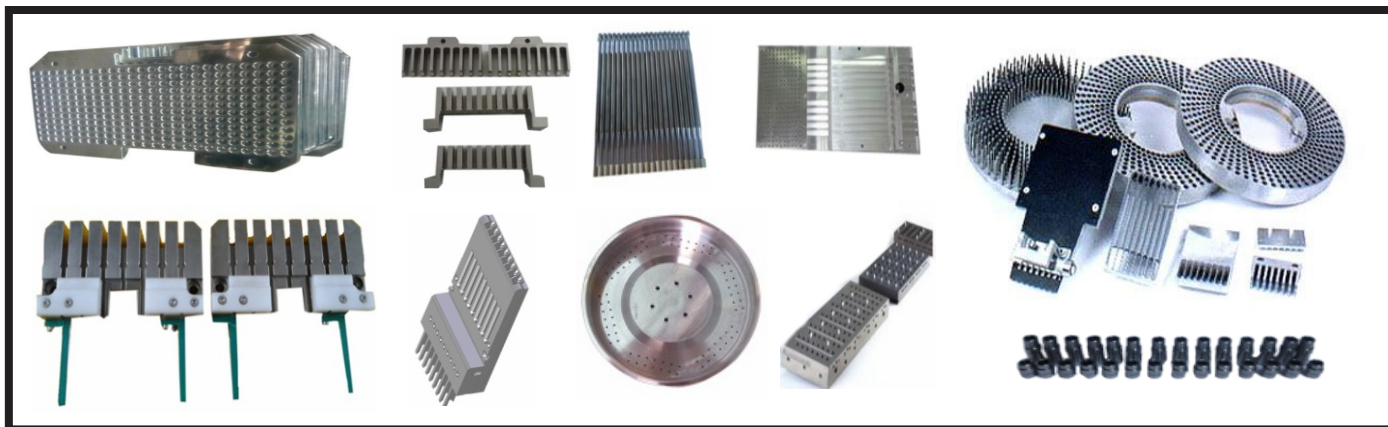

Multi Mill Sieves

Vibro Sifter Sieves

S.S. FBD Sieves

CAPSULE MACHINE SPARE & CHANGE PARTS

BLISTER, SRTIP MACHINE SPARE & CHANGE PARTS

SAMARIKA

Factory:

Plot No.194/3, Chhatral - Isand Road B/h.Denish Chem Lab, Village- Chhatral ,
Tal.Kalol Dist. Ghandhinagar -382729